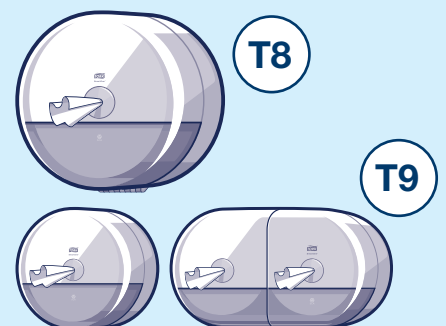

Do you want to reduce the amount of toilet paper your business is using?

Up to **40%** usage reduction* means fewer refills and less maintenance

Key benefits

-  Quick breakdown and reduced consumption minimises the risk of expensive blockages
-  Fully enclosed system for maximum hygiene, only touch what you take
-  Smart Core technology - the most convenient way to remove a core saving time and waste
-  Refills accredited with EU Eco Label
-  Refills supplied in Carrypack packaging for easy handling and disposal

Tork SmartOne®

High consumption of toilet paper leads to regular refills, costing you time and money in an area that is difficult to monitor and control. Single sheet dispensing means rolls last longer, so that you refill less often and can prioritise other tasks. Completely enclosed dispensers also mean that users only touch the paper they use, making your washroom more hygienic.

Dispensers

Reduce spend, improve hygiene
 Tork SmartOne® toilet roll is a clever system which dispenses one sheet at a time, helping to reduce tissue consumption by up to 40%*.

Very high capacity for easy maintenance and fewer refills

Refills

Tork SmartOne Toilet Roll

1,150 sheets per roll, perfect for high traffic washrooms

Tork SmartOne Mini Toilet Roll

Smaller roll for when space is at a premium

Also compatible with Mini Twin dispenser - top up in use so paper is always available